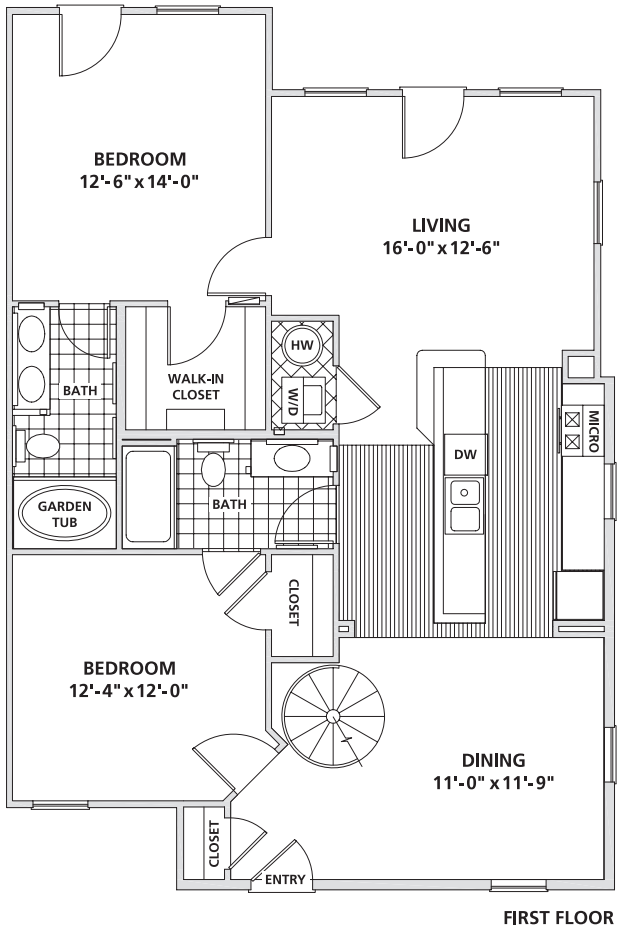

THE TRIBECA

TWO BEDROOM TWO BATH
WITH LOFT

CHELSEA PLACE

4430 N. HOLLAND SYLVANIA ROAD TOLEDO, OHIO 43623-2510
 P 419-882-9600 F 419-882-9696 LIVECHELSEAPLACE.COM

MONTHLY RENT: \$ _____
 SECURITY DEPOSIT: \$ _____
 PROCESSING FEE: \$ _____