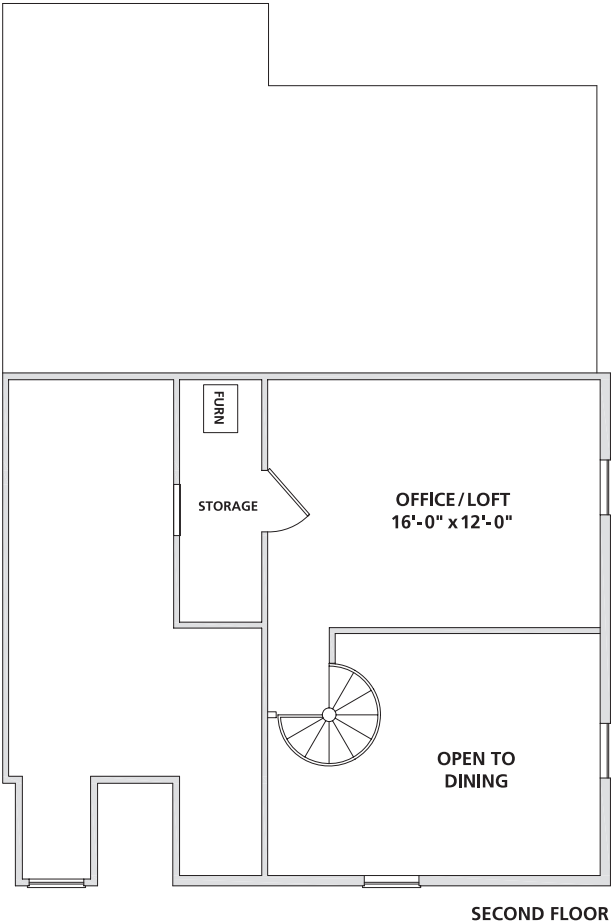

THE TRIBECA

TWO BEDROOM TWO BATH
WITH LOFT

CHELSEA PLACE

4430 N. HOLLAND SYLVANIA ROAD TOLEDO, OHIO 43623-2510
 P 419-882-9600 F 419-882-9696 LIVECHELSEAPLACE.COM

MONTHLY RENT: \$ _____
 SECURITY DEPOSIT: \$ _____
 PROCESSING FEE: \$ _____