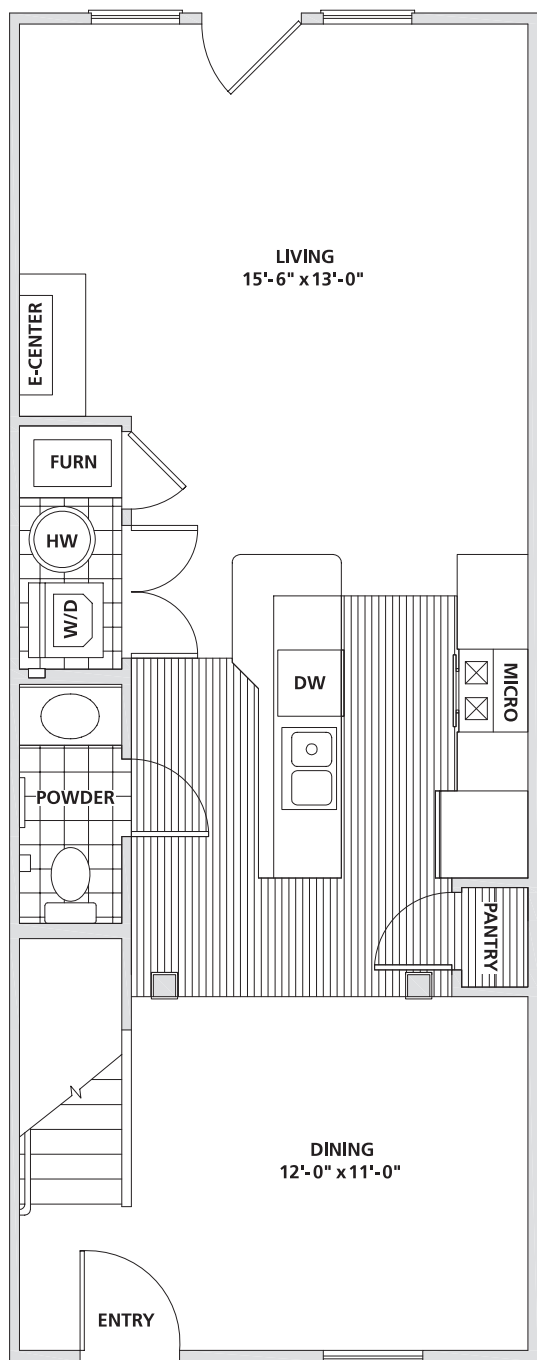

THE BROADWAY I

TWO BEDROOM TWO AND A HALF BATH

FIRST FLOOR

SECOND FLOOR

CHELSEA PLACE

4430 N. HOLLAND SYLVANIA ROAD TOLEDO, OHIO 43623-2510
 P 419-882-9600 F 419-882-9696 LIVECHELSEAPLACE.COM

MONTHLY RENT: \$ _____
 SECURITY DEPOSIT: \$ _____
 PROCESSING FEE: \$ _____