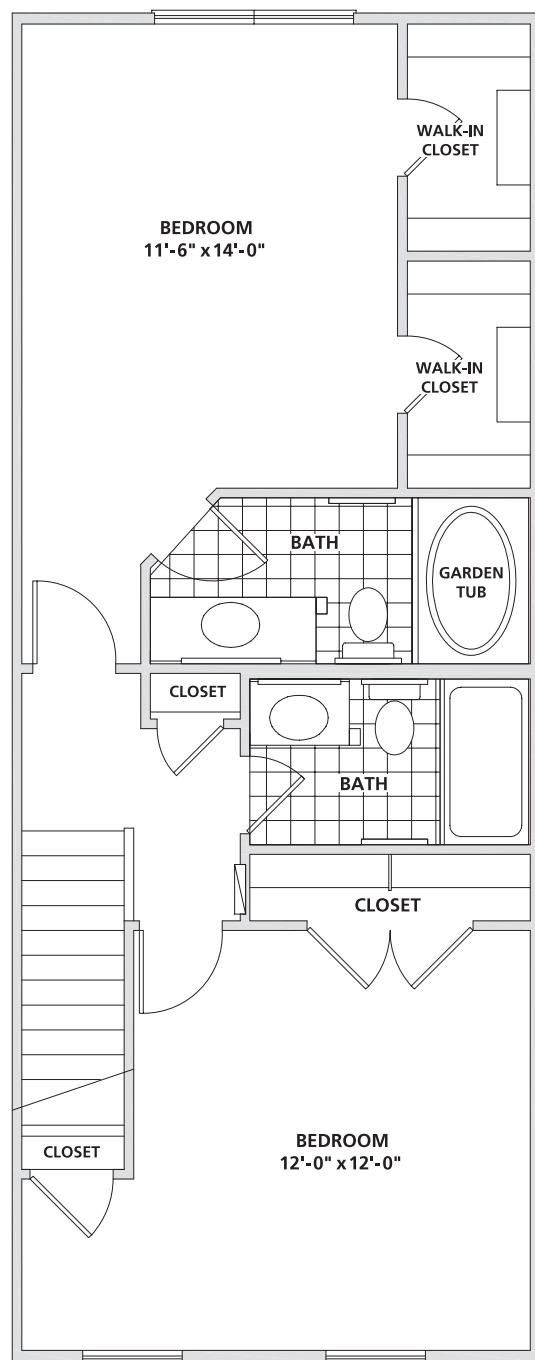

THE BROADWAY I

TWO BEDROOM TWO AND A HALF BATH

FIRST FLOOR

SECOND FLOOR

CHELSEA PLACE

4430 N. HOLLAND SYLVANIA ROAD TOLEDO, OHIO 43623-2510
 P 419-882-9600 F 419-882-9696 LIVECHELSEAPLACE.COM

MONTHLY RENT: \$ _____
 SECURITY DEPOSIT: \$ _____
 PROCESSING FEE: \$ _____