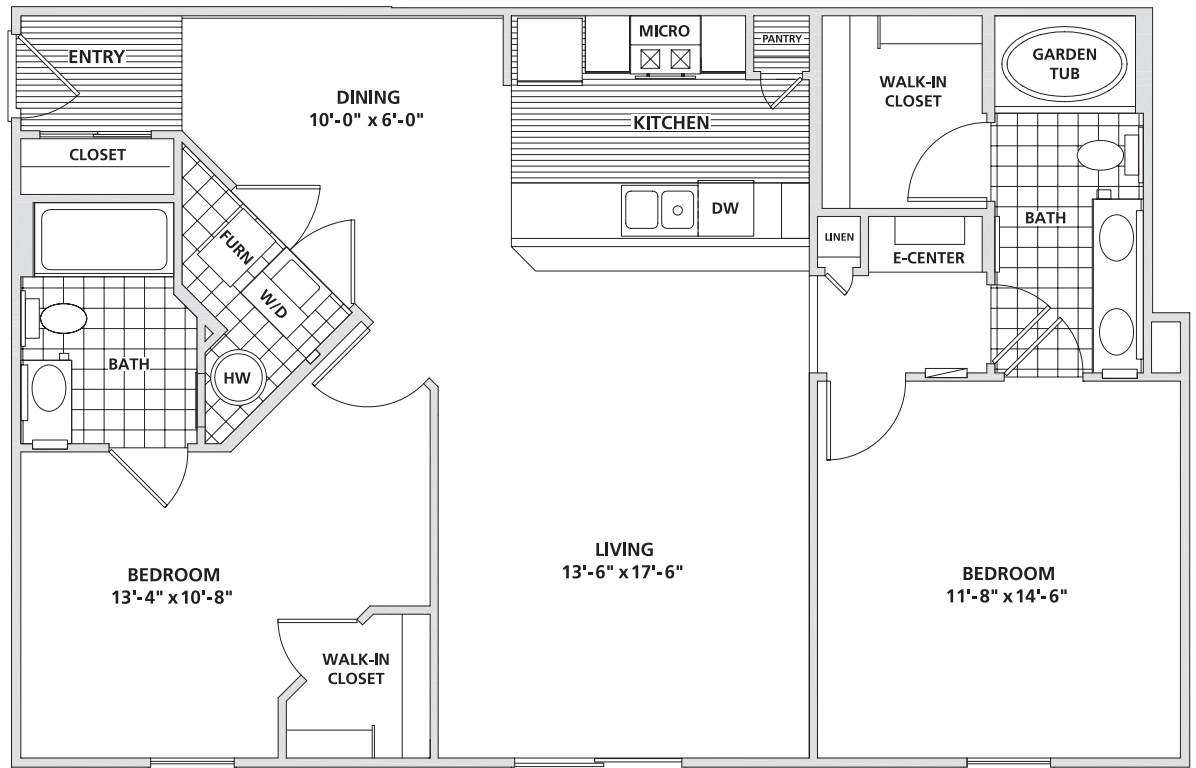

THE MANHATTAN

TWO BEDROOM TWO BATH

CHELSEA PLACE

4430 N. HOLLAND SYLVANIA ROAD TOLEDO, OHIO 43623-2510
P 419-882-9600 F 419-882-9696 LIVECHELSEAPLACE.COM

MONTHLY RENT: \$ _____
SECURITY DEPOSIT: \$ _____
PROCESSING FEE: \$ _____