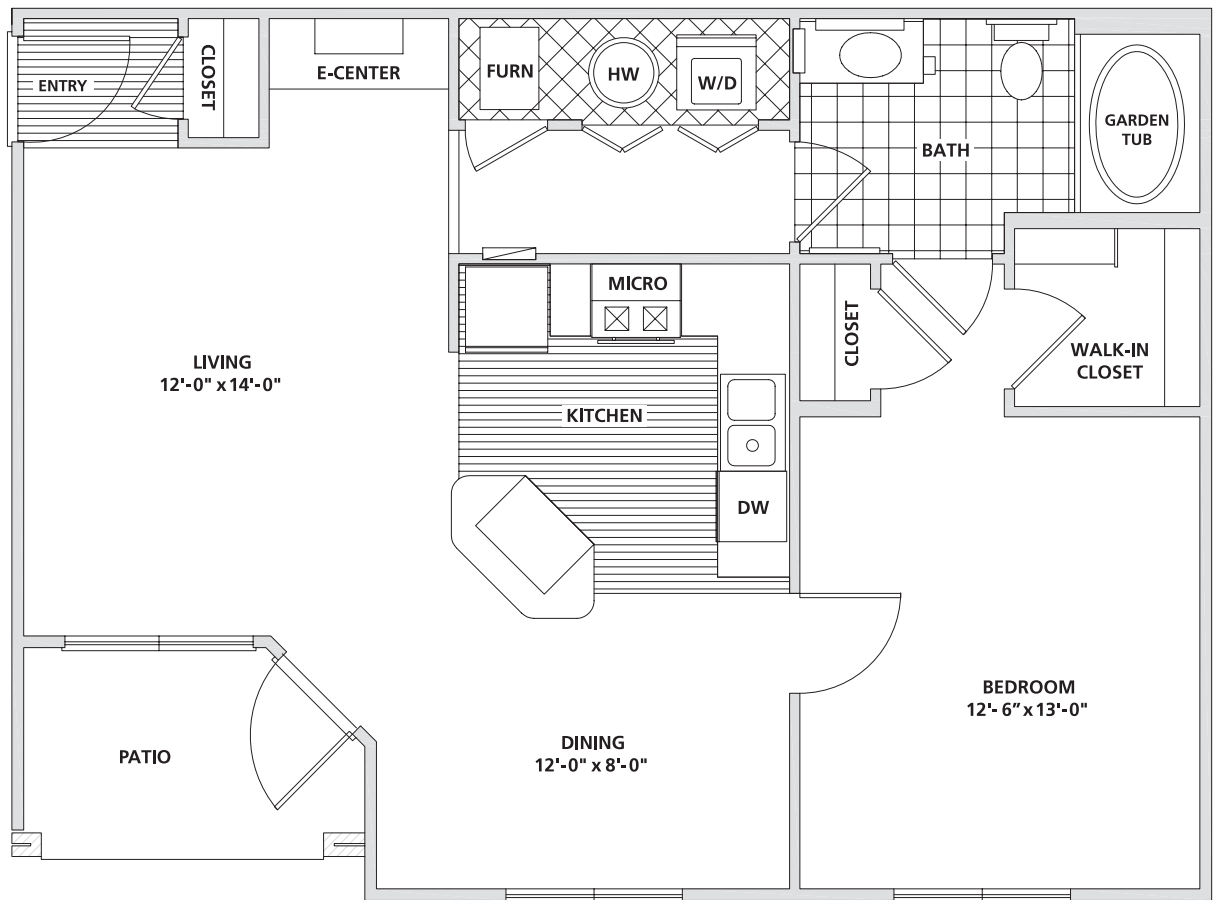

CHELSEA PLACE

4430 N. HOLLAND SYLVANIA ROAD TOLEDO, OHIO 43623-2510
P 419-882-9600 F 419-882-9696 LIVECHELSEAPLACE.COM

THE LIBERTY

ONE BEDROOM ONE BATH

MONTHLY RENT: \$ _____
SECURITY DEPOSIT: \$ _____
PROCESSING FEE: \$ _____