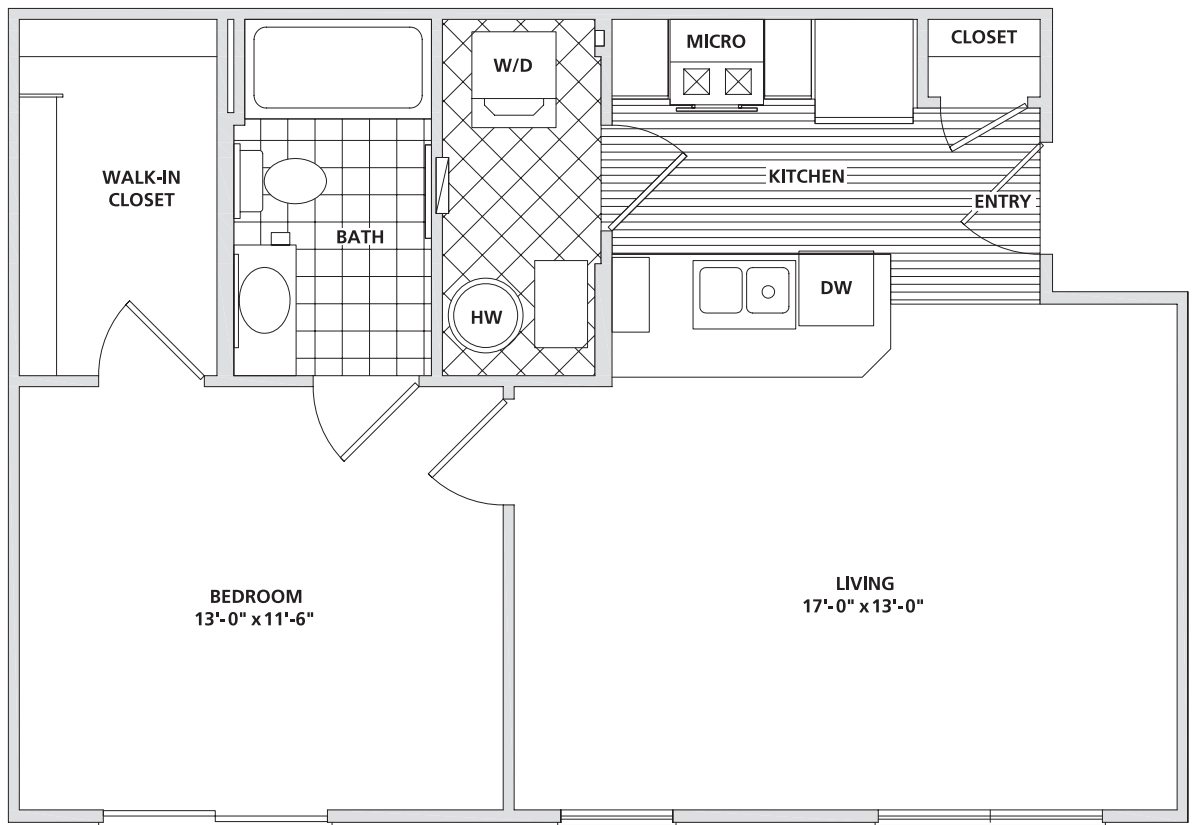

THE MADISON

ONE BEDROOM ONE BATH

CHELSEA PLACE

4430 N. HOLLAND SYLVANIA ROAD TOLEDO, OHIO 43623-2510
P 419-882-9600 F 419-882-9696 LIVECHELSEAPLACE.COM

MONTHLY RENT: \$ _____
SECURITY DEPOSIT: \$ _____
PROCESSING FEE: \$ _____